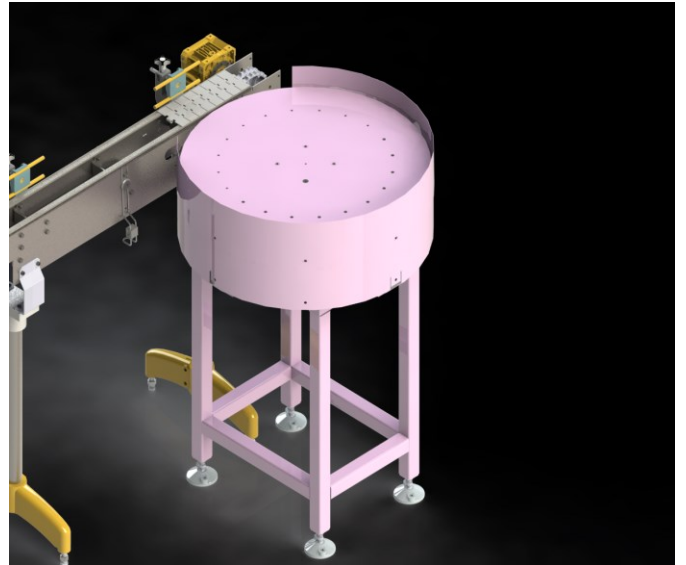

TTB Turntables

TTB Turntables are used in conjunction with SCC and SCS slat conveyor family as storage buffers or feeding tables.

They can also be used in packing stations at the end of belt conveyor lines to store packages or bottles.

They could be self-powered, or driven from the conveyor, or freely rotating by hand.

TTB Turntables are custom designed and come in many sizes of nominal diameters of: 300 mm, 400mm, 600 mm, 1000 mm and 1200 mm.

The top surface is made of stainless steel 304 or 316 by request.

مكتب القاهرة : برج القاتونيين كورنيش المعادى
تليفون : ٢/٢٥٢٦٦٣٣٣
فاكس : ٢/٢٥٢٦٤٨٨٨

مدينة برج العرب الجديدة - المنطقة الصناعية الثانية
يونيتل/ مدخل ٢ ج شارع ٣ - مدخل ٢ ج شارع ٥
تليفون : ٣/٤٦٢٤٤٢٤٤-٤٦٢٤٠٢٥-٤٦٢٤١٢٦-٤٦٢٤١٢٧
فاكس : ٣/٤٦٢٤٢٩١

www.UnitelEgypt.com

[f](#) [You Tube](#) [/UnitelEgypt](#)

Sales@UnitelEgypt.com

Info@UnitelEgypt.com